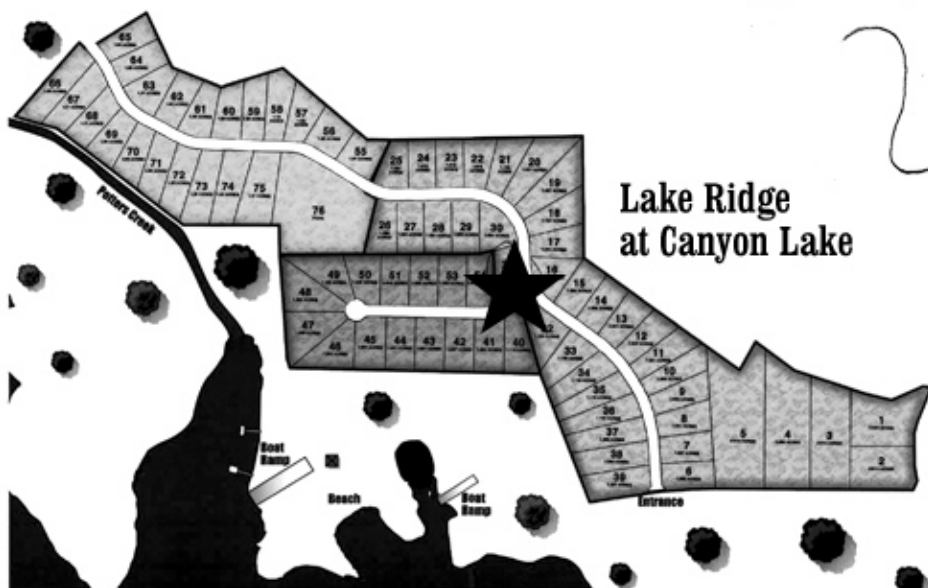

## MODEL NOW OPEN

Wed-Sat 10am-6pm

Sun 11am-5pm

Mon-Tues By Appointment

Lake Ridge  
at Canyon Lake

### LOCATION:

1567 Lake Ridge Blvd.  
Canyon Lake, TX  
(May not be on GPS)

### Directions off 281:

Take 306 East toward Canyon Lake  
Go Approx. 9 mi.  
Turn right onto Potters Creek Rd.  
Turn right onto Cedar Rise  
Turn right onto Lake Ridge Blvd.

### Directions off I-35:

Take 306 West toward Canyon Lake  
Go Approx. 21 mi.  
Turn left onto Potters Creek Rd.  
Turn right onto Cedar Rise  
Turn right onto Lake Ridge Blvd.